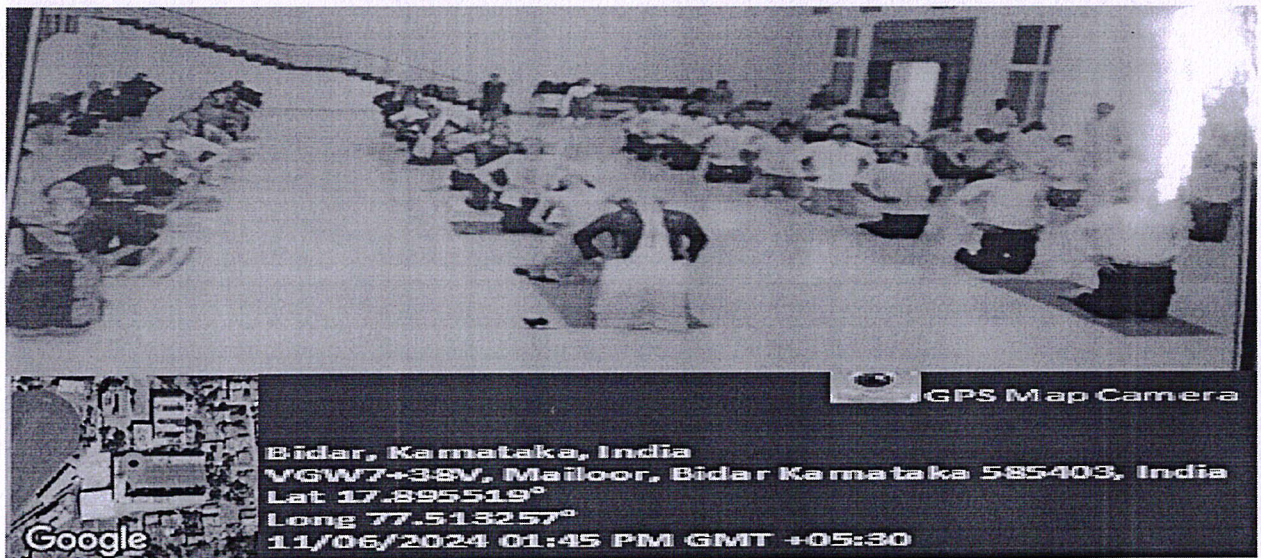

Sri Nanak Jhira Saheb Foundation

GURU NANAK COLLEGE OF EDUCATION

Teachers Colony Manhalli Road Tq & Dist : Bidar-585 403

College Website: www.gurunanakbed.org

Mail : Gurunanakbedcollege@gmail.com

E-Mail IQAC: igacgnbedc@gmail.com

Multipurpose Playfield

Ravikumar

PRINCIPAL

Gurunanak College of Education

BIDAR-585403