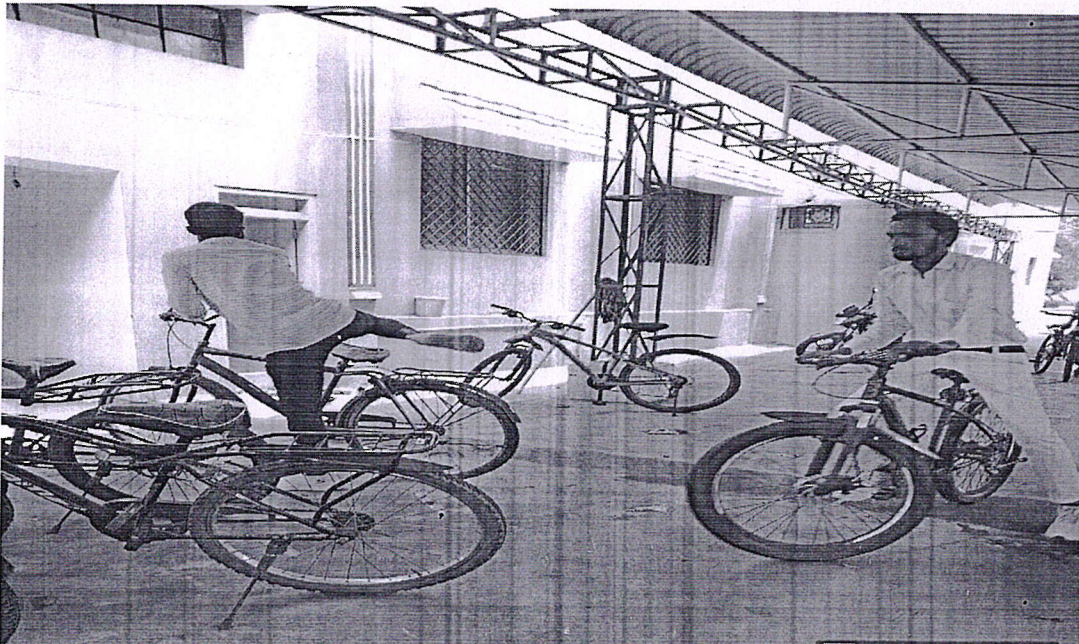

Sri Nanak Jhira Saheb Foundation

GURU NANAK COLLEGE OF EDUCATION (B.Ed)

Teachers Colony Manhalli Road Tq & Dist : Bidar-585 403

College Website: www.gurunanakbed.org

Mail : Gurunanakbedcollege@gmail.com

E-Mail IQAC: iqacgnbedc@gmail

PARKING

GPS Map Camera

Bidar, Karnataka, India
VGW7+546, Basava Nagar, Bidar, Karnataka 585403, India
Lat 17.895574°
Long 77.512889°
05/02/19 09:45 AM GMT +05:30

Ravikiran

PRINCIPAL

Gurunanak College of Education

BIDAR-585403